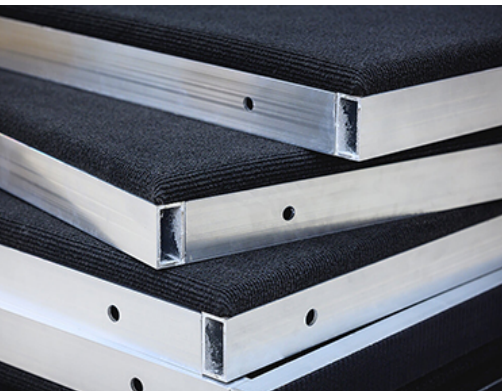

- **Made of aluminum:** all our booths are made of 6063-T52 quality of aluminum, which provides solid, durable, and light weight golf simulator structures.
- **Solid panels:** built with aluminum, wood, and high-quality turf, SimBooth enclosures give the client's setup a professional and aesthetic look.
- **Full surface floor:** All of our surfaces are leveled with the screen border to provide the best golfing experience from the driver to the putter.
- **Creased-free screen:** The screen is stretched from top to bottom and side-to-side to assure the best image quality.
- **Outstanding finish and professional look:** we provide our customers with the best products made with high-quality North American materials.