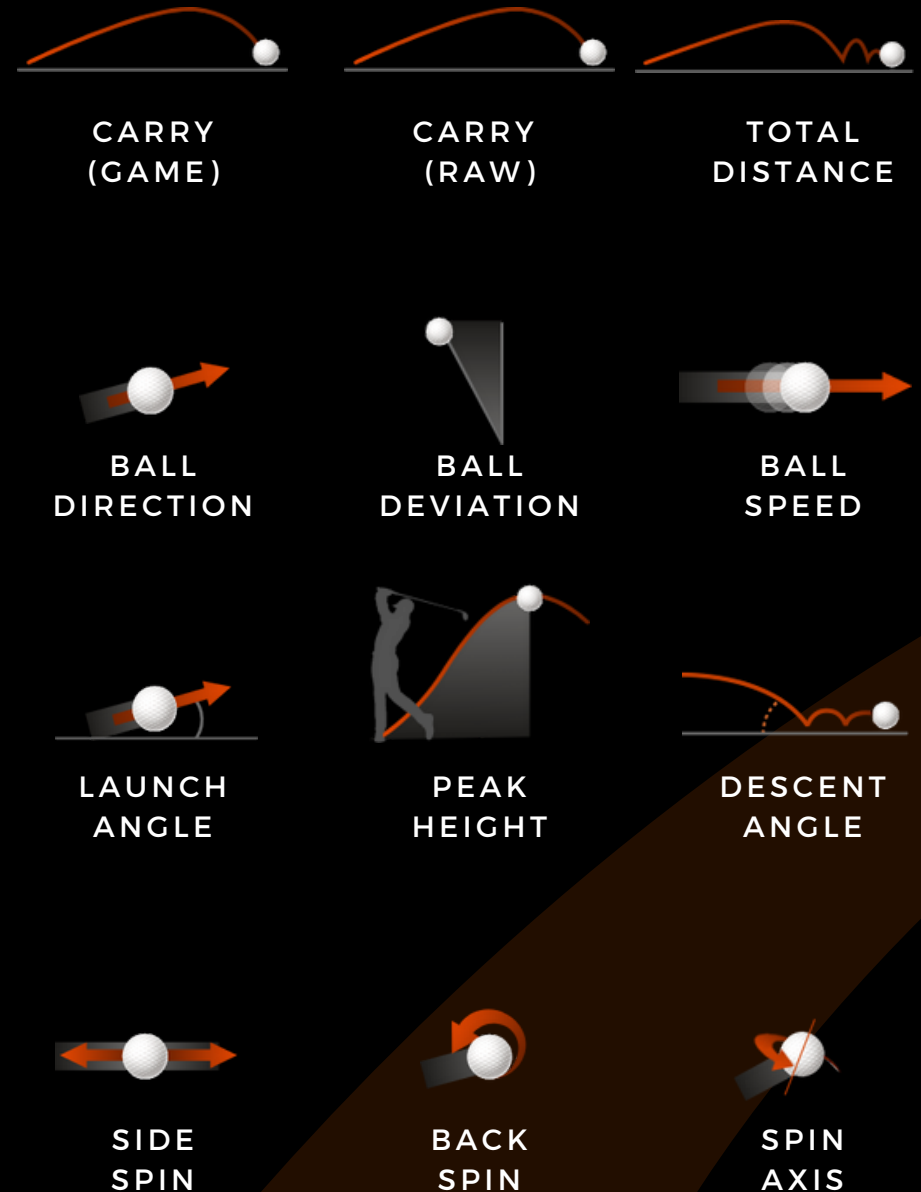

IDRA®

GOLF **in**®

IDRA II

SWING INTO HIGH GEAR

IDRA II is a dual high-speed camera-based overhead launch monitor with non-marking ball and club technology. IDRA II features stereoscopic vision technology, extreme precision for short game and putting data, as well as a large hitting zone. Simply perfect for both hobby and training purposes and providing the ultimate golf experience.

WHAT IDRA II TRACKS

CLUB DATA

BALL FLIGHT DATA

EVERY DETAIL COUNTS

NO REFLECTIVE DOTS

Play with your clubs and balls, no markers needed.

LARGE HITTING ZONE

Swing comfortably in a 32" wide by 18" deep hitting area.