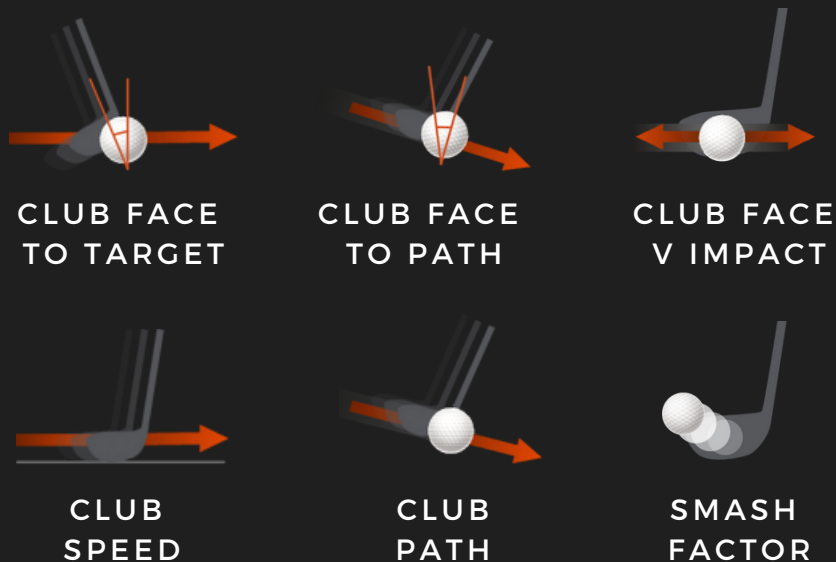

IDRA®

GOLF **in**®

IDRA II

SWING INTO HIGH GEAR

IDRA II is a dual high-speed camera-based overhead launch monitor with non-marking ball and club technology. IDRA II features stereoscopic vision technology, extreme precision for short game and putting data, as well as a large hitting zone. Simply perfect for both hobby and training purposes and providing the ultimate golf experience.

WHAT IDRA II TRACKS

CLUB DATA

BALL FLIGHT DATA

EVERY DETAIL COUNTS

NO REFLECTIVE DOTS

Play with your clubs and balls, no markers needed.

LARGE HITTING ZONE

Swing comfortably in a 32" wide by 18" deep hitting area.

AESTHETIC DESIGN

Small and tasteful, the IDRA II camera fits nicely in any decor.

PEACE OF MIND

Enjoy a 2-year worry-free warranty.

INTEGRATED LIGHT

Ensuring optimal visibility on your hitting zone.

SOFTWARE FLEXIBILITY

EVERY DETAIL COUNTS

INTEGRATED LIGHT

Ensuring optimal visibility
on your hitting zone.

EVERY DETAIL COUNTS

LARGE HITTING ZONE

Swing comfortably in a 32" wide by
18" deep hitting area.

EVERY DETAIL COUNTS

SOFTWARE FLEXIBILITY