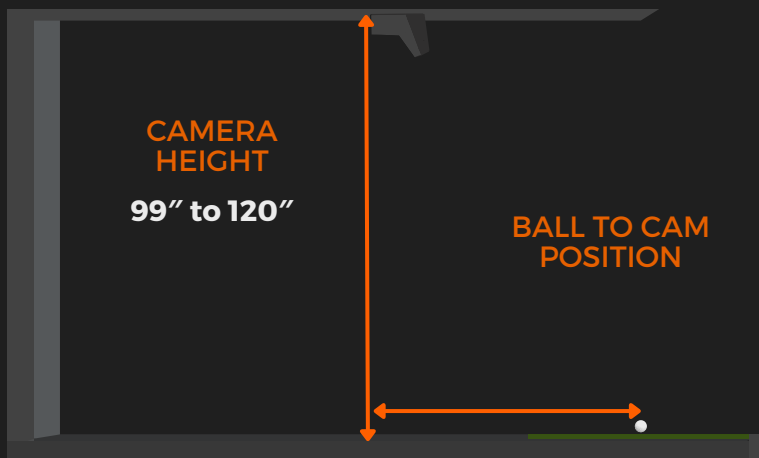

INSTALLATION POSITION