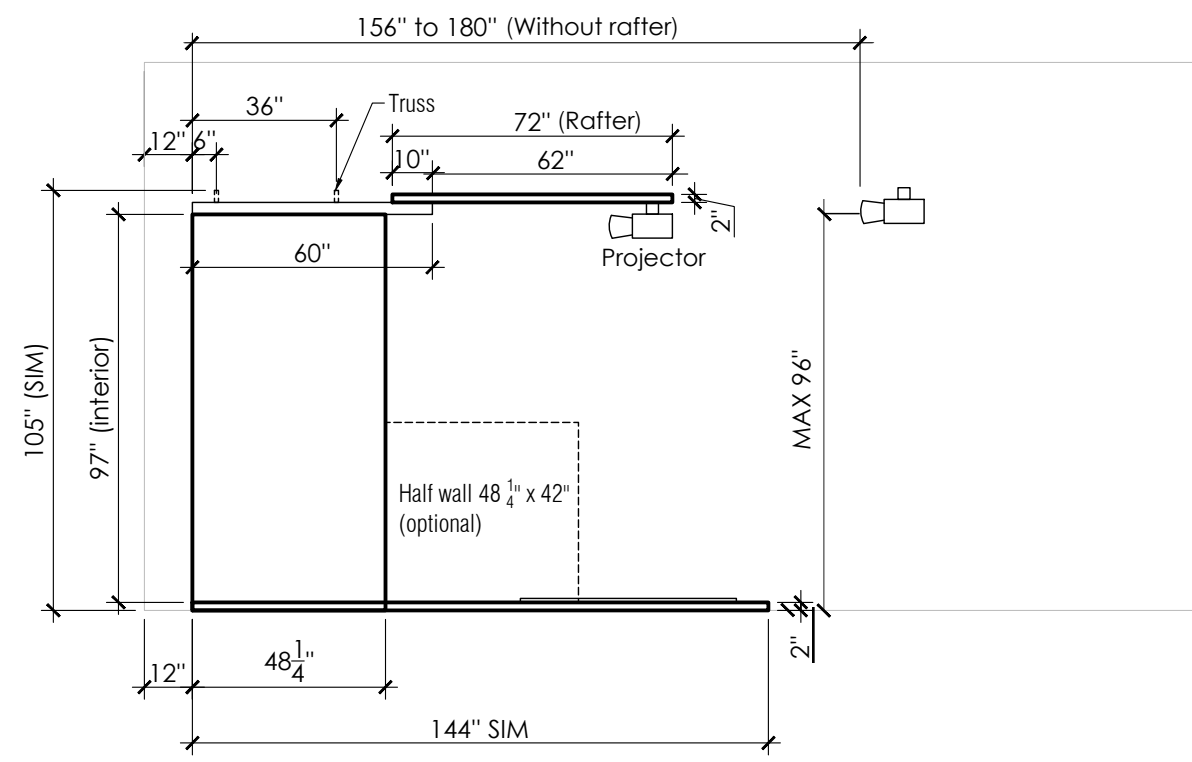

**1** TOP VIEW  
SCALE: 1/4" = 1'-0"

**2** SIDE VIEW  
SCALE: 1/4" = 1'-0"

PROJET: SimBooth 2